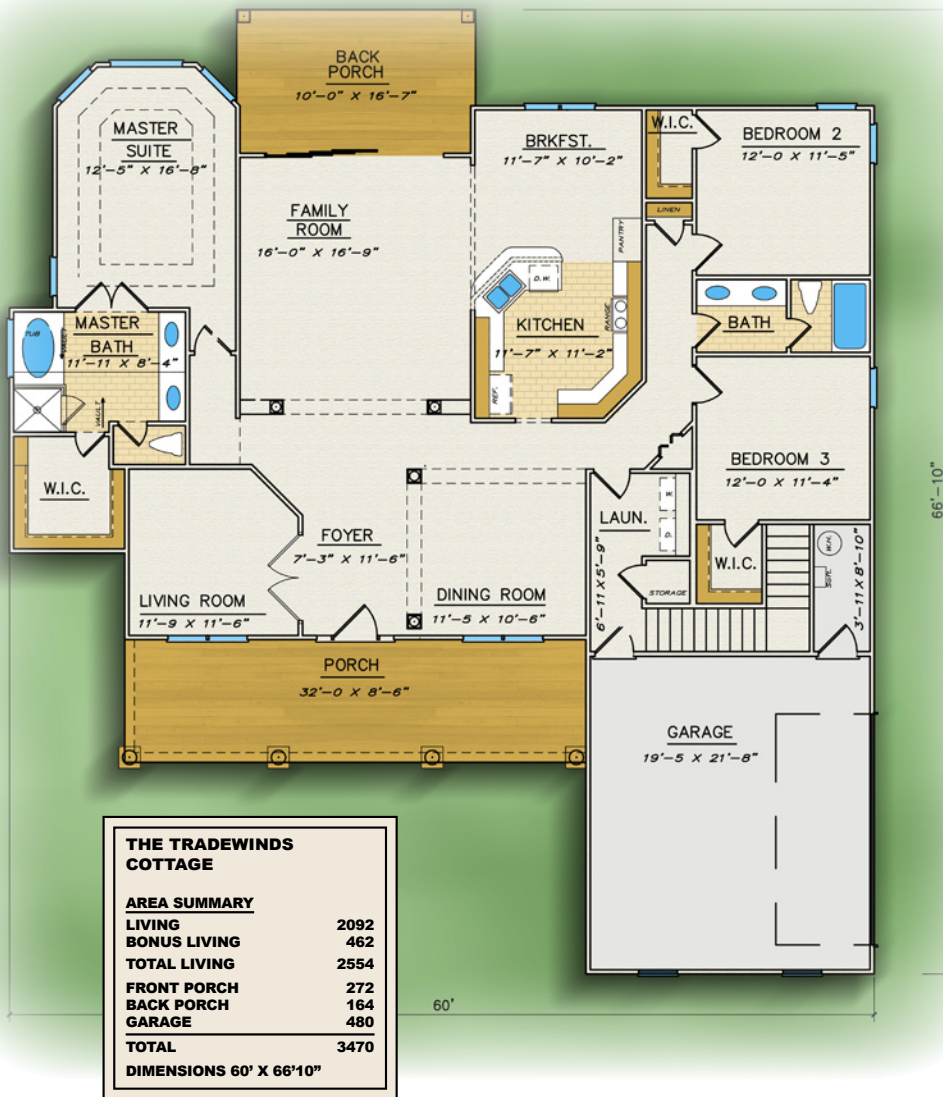

The Tradewinds Cottage

THE TRADEWINDS COTTAGE	
AREA SUMMARY	
LIVING	2092
BONUS LIVING	462
TOTAL LIVING	2554
FRONT PORCH	272
BACK PORCH	164
GARAGE	480
TOTAL	3470
DIMENSIONS 60' X 66'10"	